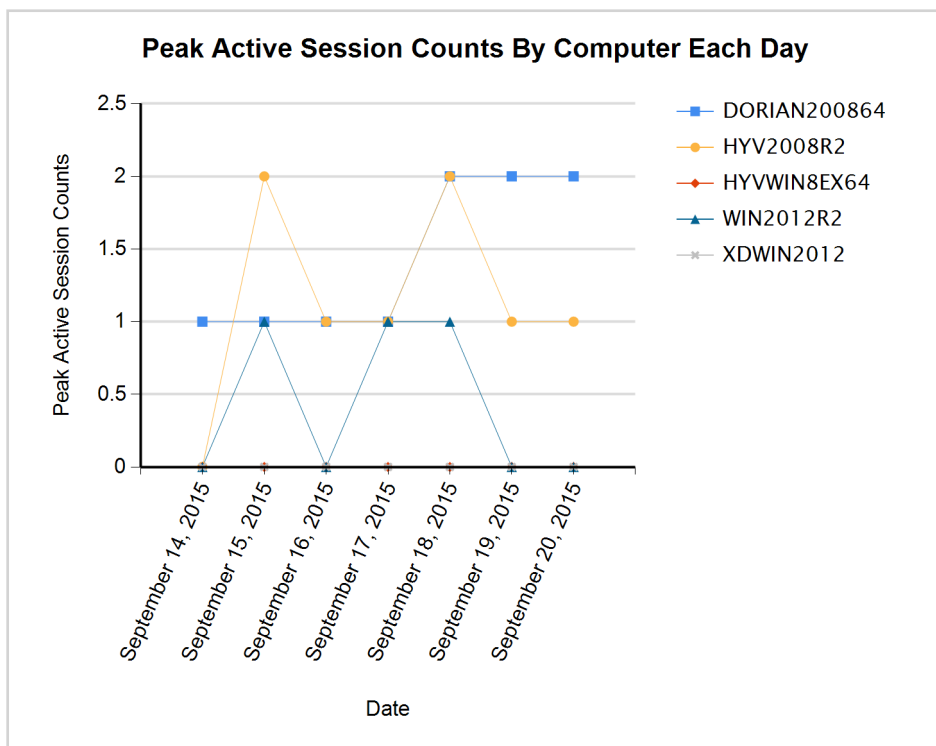

# Performance – Peak Session Counts, Active and Disconnected (Daily)

This report tracks the maximum number of active and disconnected user sessions on one or more Terminal Servers each day

Filter Applied: Quick Date Filter

Filter Date Range: From 9/14/2015 10:07:04 AM to 9/20/2015 10:07:04 AM

Day	Terminal Server	Peak Active Session Count	Time of Peak Active Sessions	Peak Disconnected Sessions Count	Time of Peak Disconnected Sessions
September 20, 2015	DORIAN200864	2	10:06:05 AM	1	10:02:05 AM
	HYV2008R2	1	10:06:05 AM	21	9:48:05 AM
	HYVWIN8EX64	0	N/A	1	10:06:05 AM
	WIN2012R2	0	N/A	3	10:06:05 AM
	XDWIN2012	0	N/A	2	10:06:05 AM

## Performance – Peak Session Counts, Active and Disconnected (Daily)

This report tracks the maximum number of active and disconnected user sessions on one or more Terminal Servers each day

Filter Applied: Quick Date Filter