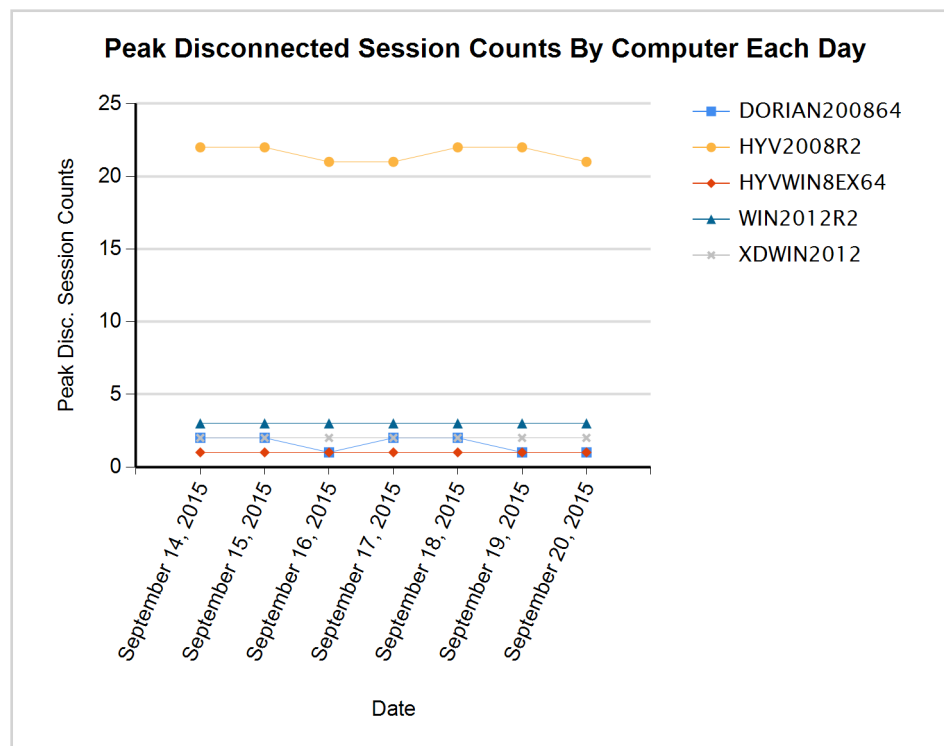

# Performance – Peak Session Counts, Active and Disconnected (Daily)

This report tracks the maximum number of active and disconnected user sessions on one or more Terminal Servers each day

Filter Applied: Quick Date Filter

Filter Date Range: From 9/14/2015 10:07:04 AM to 9/20/2015 10:07:04 AM

Day	Terminal Server	Peak Active Session Count	Time of Peak Active Sessions	Peak Disconnected Sessions Count	Time of Peak Disconnected Sessions
September 20, 2015	DORIAN200864	2	10:06:05 AM	1	10:02:05 AM
	HYV2008R2	1	10:06:05 AM	21	9:48:05 AM
	HYVWIN8EX64	0	N/A	1	10:06:05 AM
	WIN2012R2	0	N/A	3	10:06:05 AM
	XDWIN2012	0	N/A	2	10:06:05 AM

## Performance – Peak Session Counts, Active and Disconnected (Daily)

This report tracks the maximum number of active and disconnected user sessions on one or more Terminal Servers each day

Filter Applied: Quick Date Filter