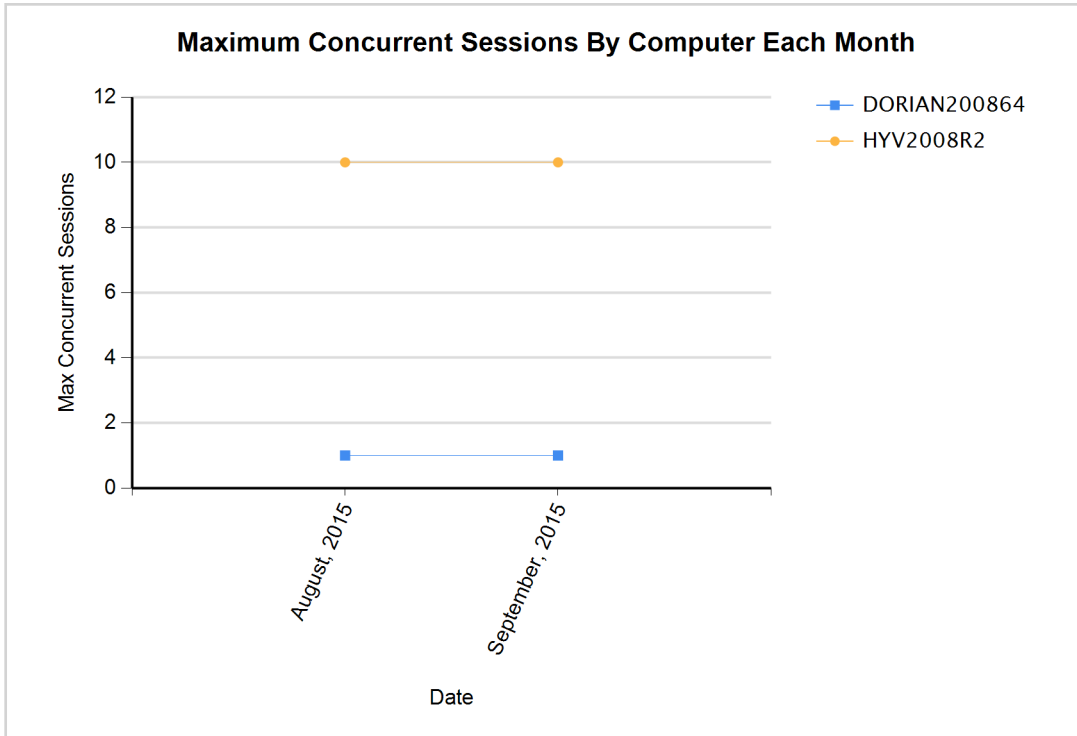

Performance – Max Concurrent Sessions Running Specific Software (Monthly)

This report tracks the maximum and minimum number of concurrently running sessions using specific software across one or more Terminal Servers monthly.

Filter Applied: Users Running Notepad
No Date / Time of Day Filtering Was Used

Month	Computer	Max Sessions	Min Sessions
September, 2015	DORIAN200864	1	1
	HYV2008R2	10	9
August, 2015	DORIAN200864	1	1
	HYV2008R2	10	9