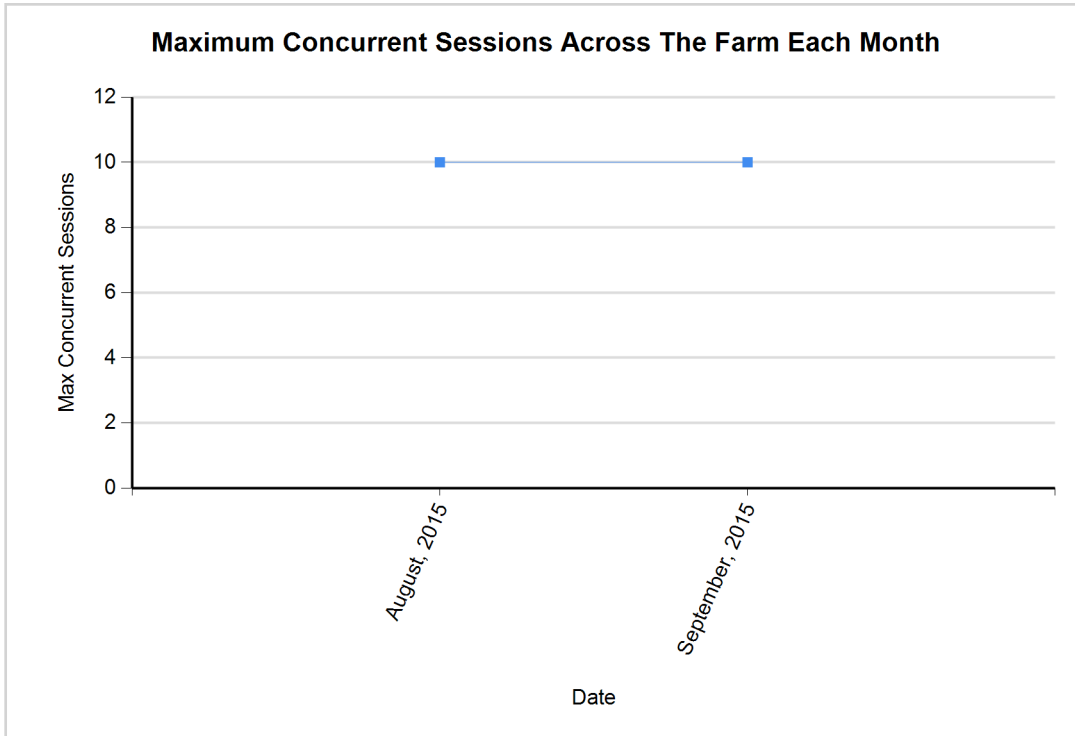

Performance – Max Concurrent Sessions Running Specific Software Across The Farm (Monthly)

This report tracks the maximum and minimum number of concurrently running sessions using specific software across all Terminal Servers in the farm monthly.

Filter Applied: Users Running Notepad

Month	Max Sessions	Min Sessions
September, 2015	10	1
August, 2015	10	1