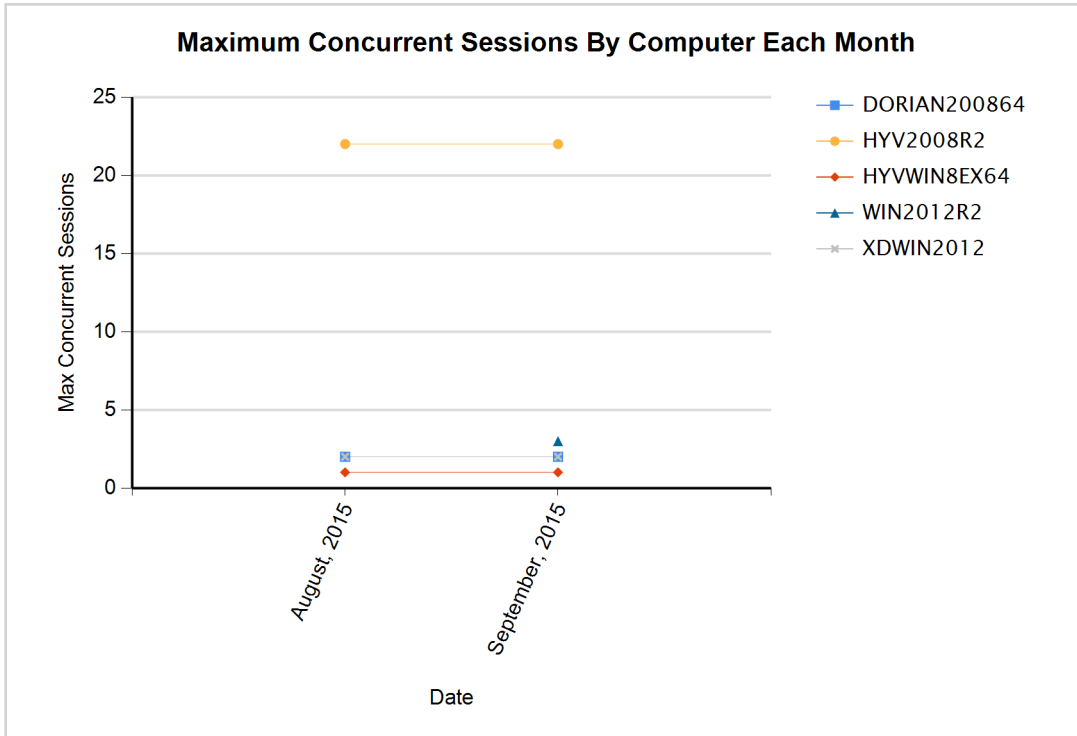

Performance – Max Concurrent Sessions (Monthly)

This report tracks the maximum and minimum number of concurrently running sessions on one or more Terminal Servers monthly

Filter Applied: None

Month	Computer	Max Sessions	Min Sessions
September, 2015	DORIAN200864	2	2
	HYV2008R2	22	2
	HYVWIN8EX64	1	1
	WIN2012R2	3	3
	XDWIN2012	2	1
August, 2015	DORIAN200864	2	2
	HYV2008R2	22	10
	HYVWIN8EX64	1	1

Performance – Max Concurrent Sessions (Monthly)

This report tracks the maximum and minimum number of concurrently running sessions on one or more Terminal Servers monthly

Filter Applied: None

Month	Computer	Max Sessions	Min Sessions
August, 2015	XDWIN2012	2	2