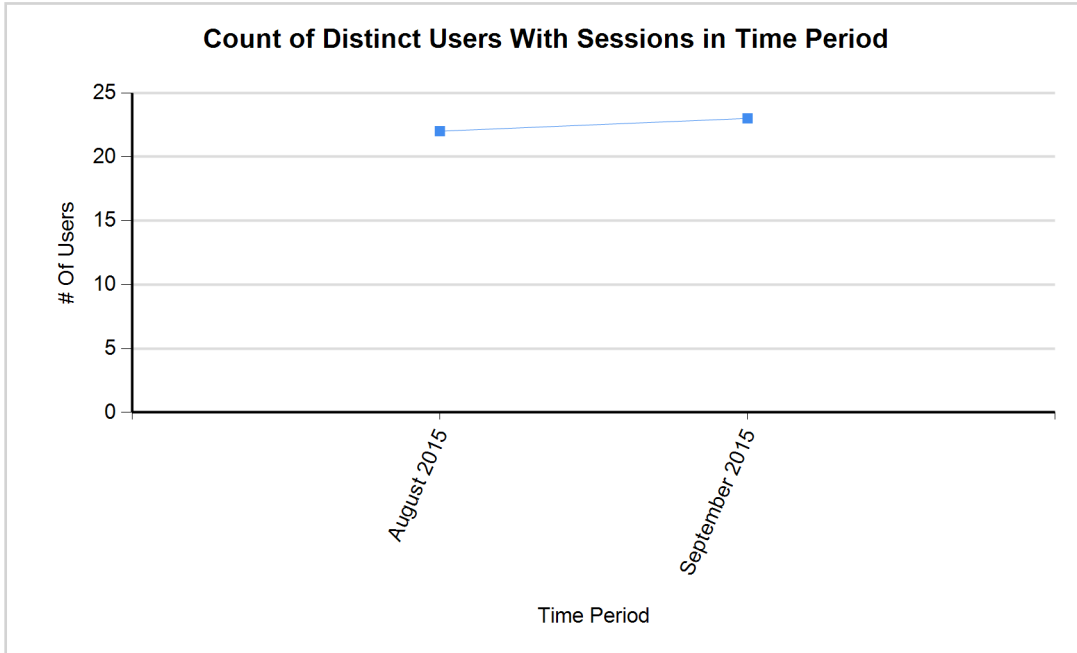

User Sessions – Distinct Users Across The Farm (Monthly)

This report displays the distinct list of users who established RDS/ICA sessions to any server in the farm each month. Total user counts are also displayed by month.

Filter Applied: None

Time Period	Username
September 2015	DORIANGATEWAY\ANDY
	DORIANGATEWAY\XDUSER
	HYV2008R2\HENRY.GONZALES
	HYV2008R2\TS
	HYV2008R2\TS10
	HYV2008R2\TS11
	HYV2008R2\TS12
	HYV2008R2\TS13
	HYV2008R2\TS14
	HYV2008R2\TS15
	HYV2008R2\TS16
	HYV2008R2\TS17