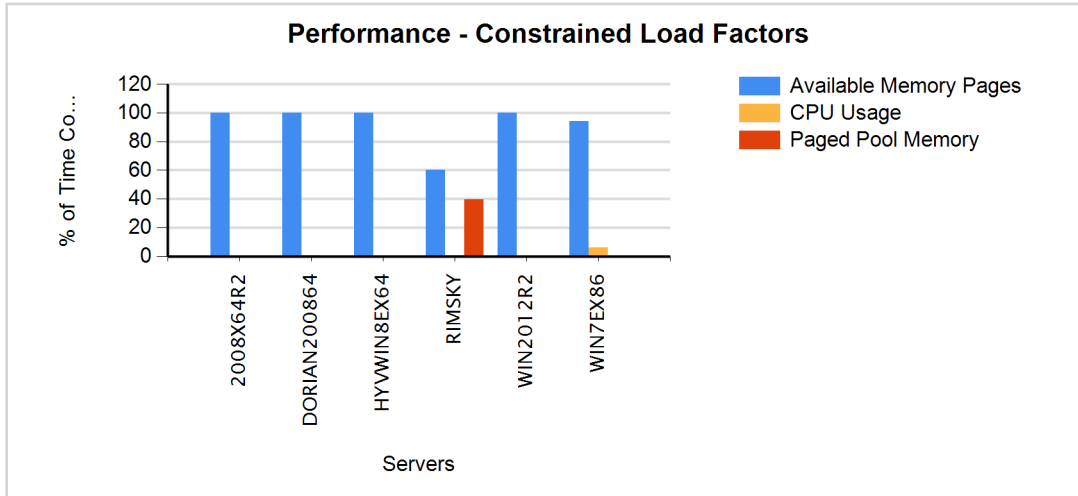

Performance – Constrained Load Factors

This report tracks what percentage of time a particular resource (e.g. CPU, paged memory, non-paged memory) is the most constrained resource on a particular server for the given reporting time period.

Filter Applied: None

Computer	Most Constrained Load Factor	% of Time Constrained
2008X64R2	Available Memory Pages	100.00%
DORIAN200864	Available Memory Pages	100.00%
	CPU Usage	0.00%
HYVWIN8EX64	Available Memory Pages	100.00%
RIMSKY	Available Memory Pages	60.33%
	Paged Pool Memory	39.66%
	CPU Usage	0.00%
WIN2012R2	Available Memory Pages	100.00%
WIN7EX86	Available Memory Pages	94.07%
	CPU Usage	5.93%