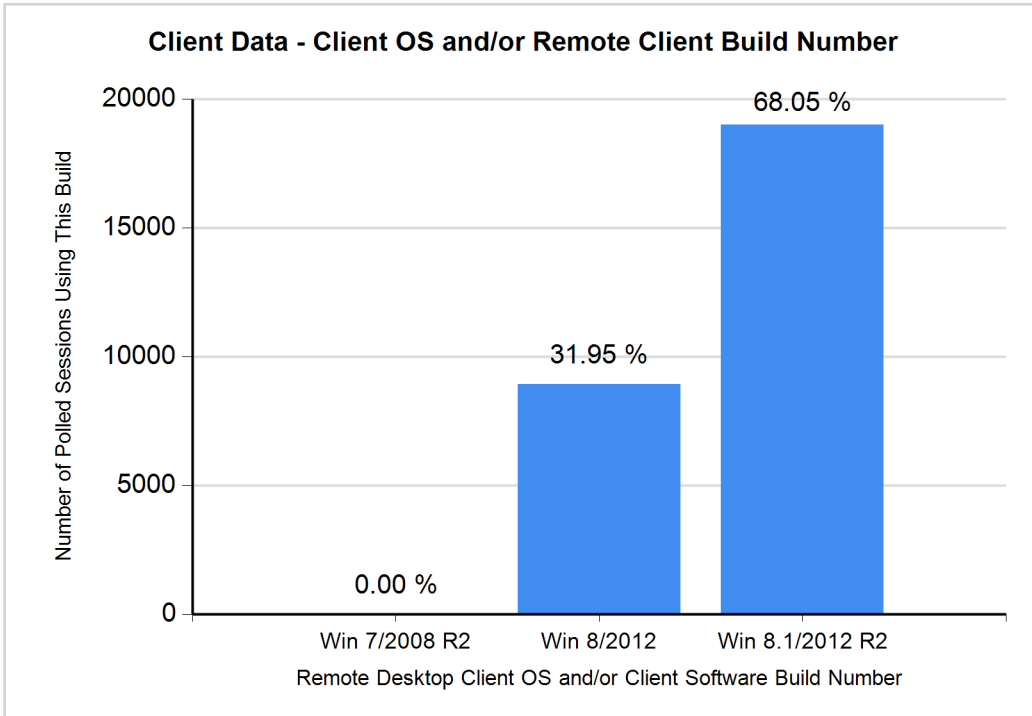

Client Data – Software Versions

This report tracks all of the various RDP/ICA client software builds currently being used by the user base. If possible, this report will correlate the build number to the client OS associated with the Remote Desktop Client.

Filter Applied: None

Client OS Version (or Build Number, if undetermined)	Users Using This Client Build
Win 8/2012	ANDY
Win 8.1/2012 R2	ANDY
	HENRY.GONZALES
	XDUSER