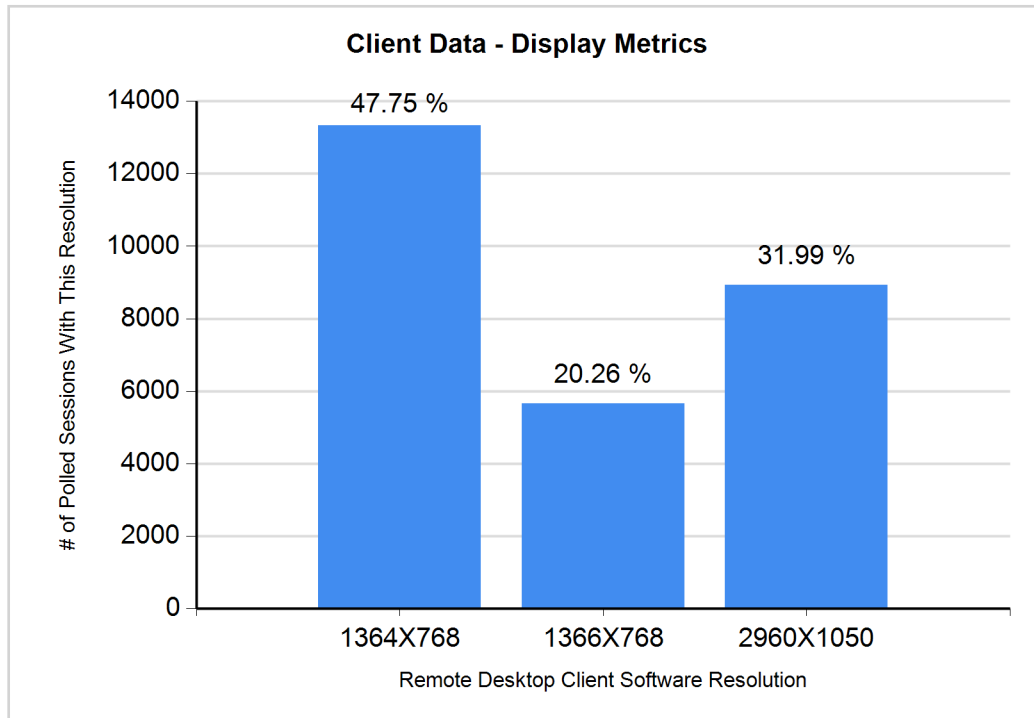

Client Data – Display Metrics

This report illustrates the various screen resolutions used by clients when connecting to remote desktop systems, both in aggregate and by user.

Filter Applied: None

Username	Resolutions Used
DORIANGATEWAY\ANDY	1364X768
	1366X768
	2960X1050
DORIANGATEWAY\XDUSER	1364X768
	1366X768
HYV2008R2\HENRY.GONZALES	1364X768