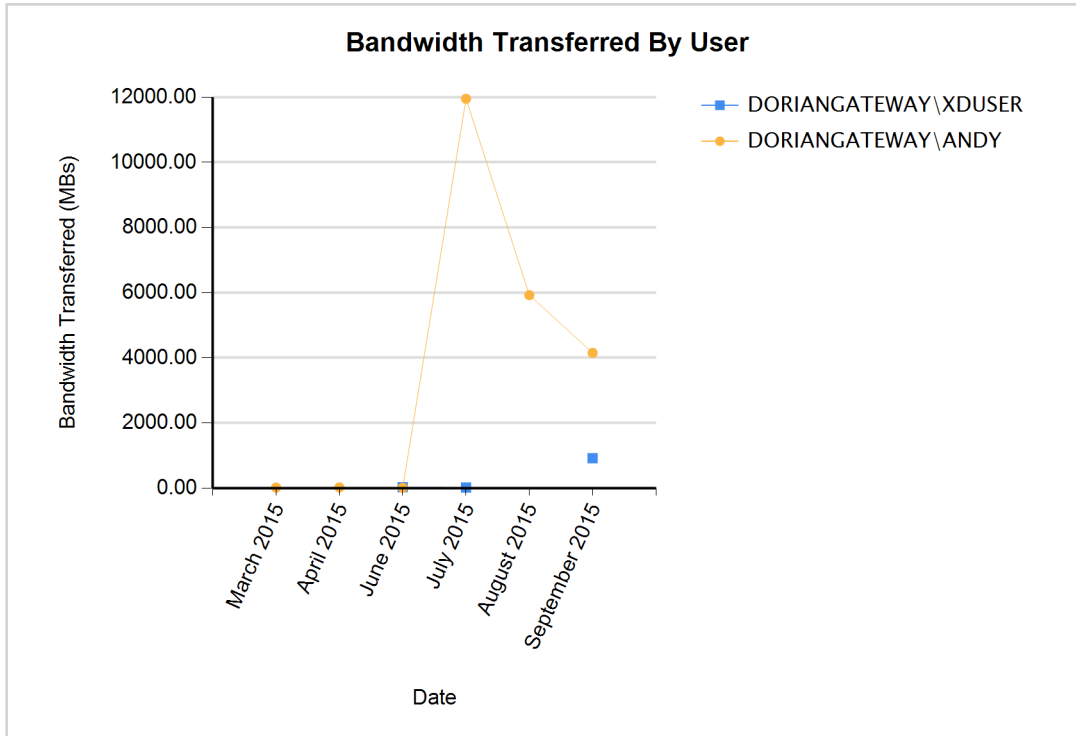

Performance – Bandwidth Consumption By User (Monthly)

This report tracks the history of RDP bandwidth usage by user each month.

Filter Applied: None

Time Period	User	Bandwidth Transferred (MBs)
September 2015	DORIAN GATEWAY \ ANDY	4149.05
	DORIAN GATEWAY \ XDUSER	913.84
August 2015	DORIAN GATEWAY \ ANDY	5921.41
July 2015	DORIAN GATEWAY \ ANDY	11953.40
	DORIAN GATEWAY \ XDUSER	14.03
June 2015	DORIAN GATEWAY \ ANDY	5.89
	DORIAN GATEWAY \ XDUSER	21.28
April 2015	DORIAN GATEWAY \ ANDY	18.15

Performance – Bandwidth Consumption By User (Monthly)

This report tracks the history of RDP bandwidth usage by user each month.

Filter Applied: None

Time Period	User	Bandwidth Transferred (MBs)
March 2015	DORIANGATEWAY\ANDY	12.90