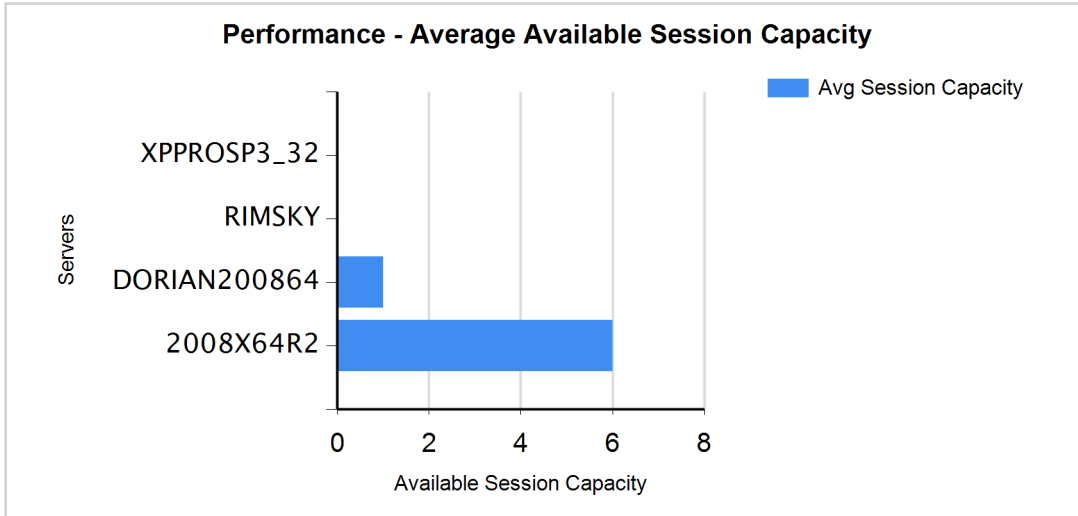

Performance – Average Raw Session Capacity

This report tracks the average raw session capacity (e.g. how many total remote desktop sessions each server can support) by computer for the given reporting time period.

Filter Applied: None

Computer	Average Raw Session Capacity
2008X64R2	6
DORIAN200864	1
RIMSKY	0
XPPROSP3_32	0