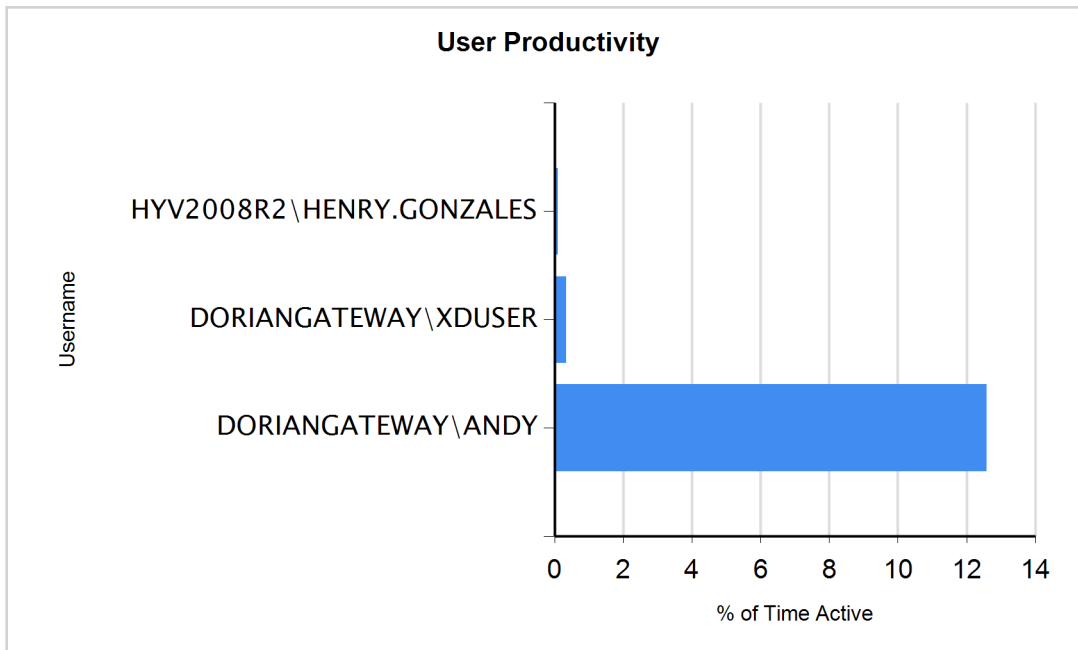

User Sessions – Productivity

This report aggregates all RDP session data over a given time frame, and calculates an approximate total productivity by comparing idle/disconnected time to total time on all sessions.

Filter Applied: None

Username	Total Time	Active Time	% Active
DORIANGATEWAY\ANDY	30d:08h:28m:21s	03d:19h:38m:23s	12.58%
DORIANGATEWAY\XDUSER	27d:19h:05m:54s	00d:02h:21m:10s	0.35%
HYV2008R2\HENRY.GONZALES	27d:04h:14m:11s	00d:00h:37m:22s	0.10%