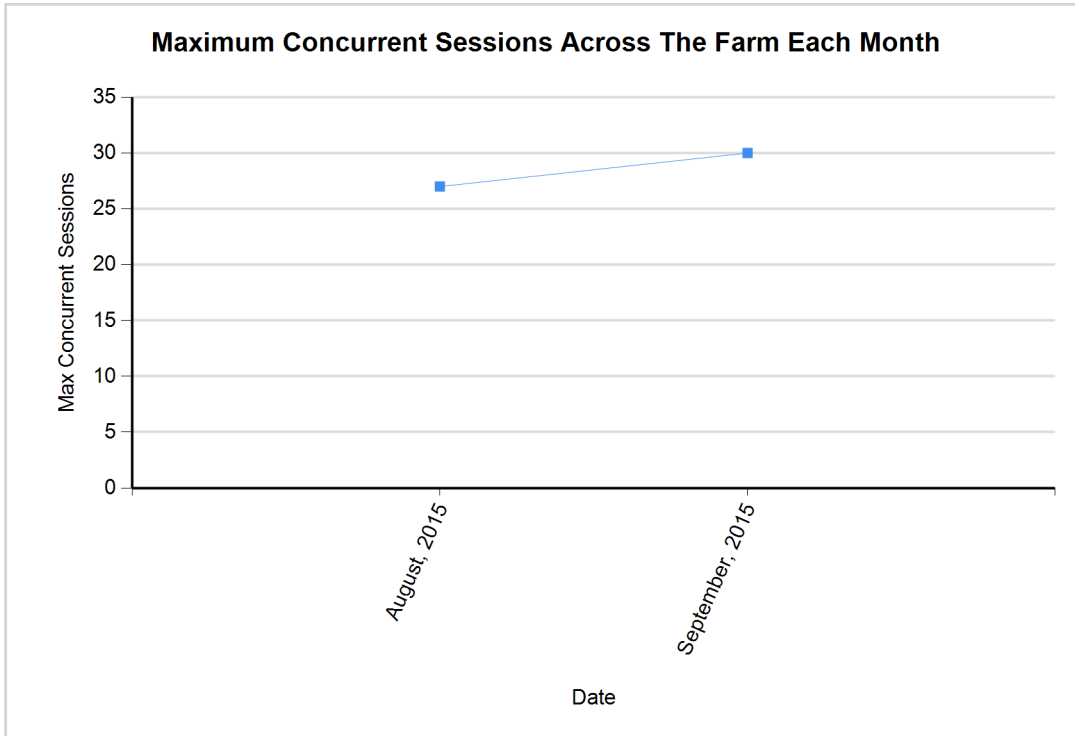

Performance – Max Concurrent Sessions Across The Farm (Monthly)

This report tracks the maximum and minimum number of concurrently running sessions across all Terminal Servers in the farm monthly

Filter Applied: None

Month	Max Sessions	Min Sessions
September, 2015	30	1
August, 2015	27	1