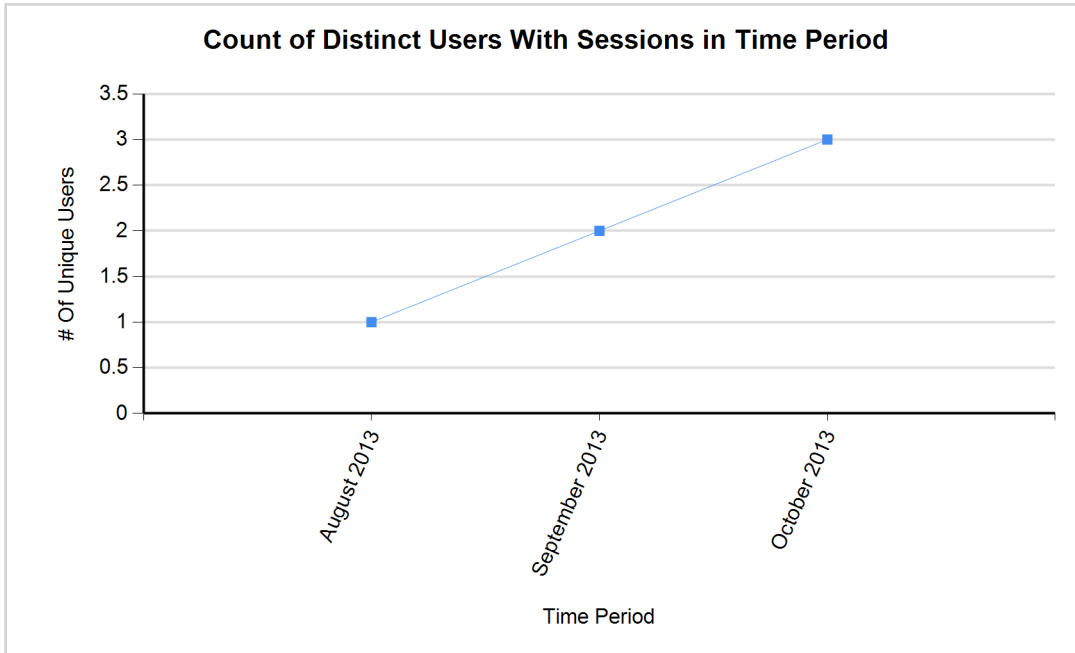

User Sessions – Unique Users Running Specific Software Across The Farm (Monthly)

This report displays the unique list of users who accessed specific software in their remote desktop sessions on any server in the farm each month. Total unique user counts are also displayed by month. NOTE: Apply a filter with the process names you want to target.

Filter Applied: Running Explorer in last 90 Days

Time Period	Username
October 2013	2008X64R2\TSADMIN
	DORIAN200864\TESTTS
	DORIANGATEWAY\ANDY
	Unique User Count: 3
September 2013	DORIAN200864\TESTTS
	DORIANGATEWAY\ANDY
	Unique User Count: 2
August 2013	DORIANGATEWAY\ANDY
	Unique User Count: 1