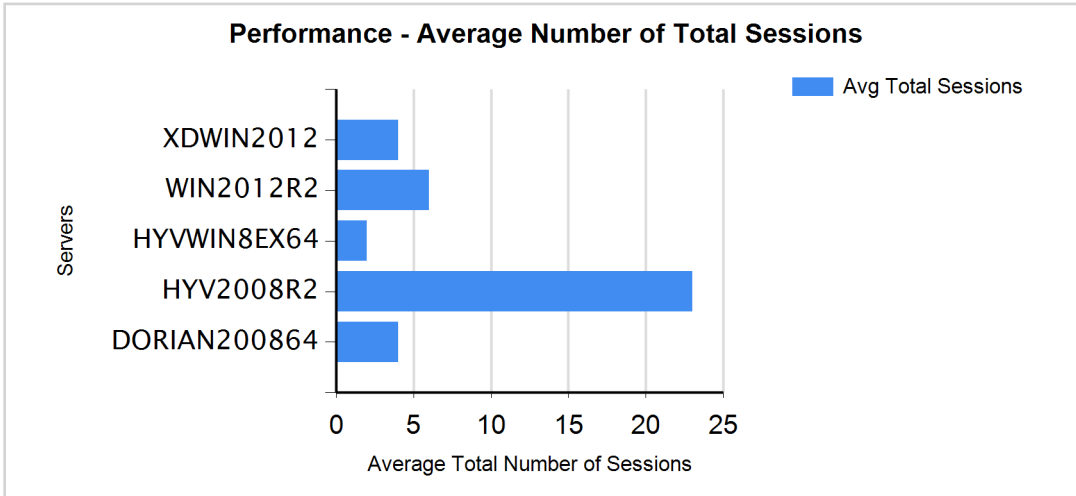

Performance – Average Number Of Total Sessions

This report tracks the average number of total remote desktop sessions (active and disconnected, console and remote) by computer for the given reporting time period.

Filter Applied: None

Computer	Average Total Number Of Sessions (Active & Disconnected)
HYV2008R2	23
WIN2012R2	6
DORIAN200864	4
XDWIN2012	4
HYVWIN8EX64	2