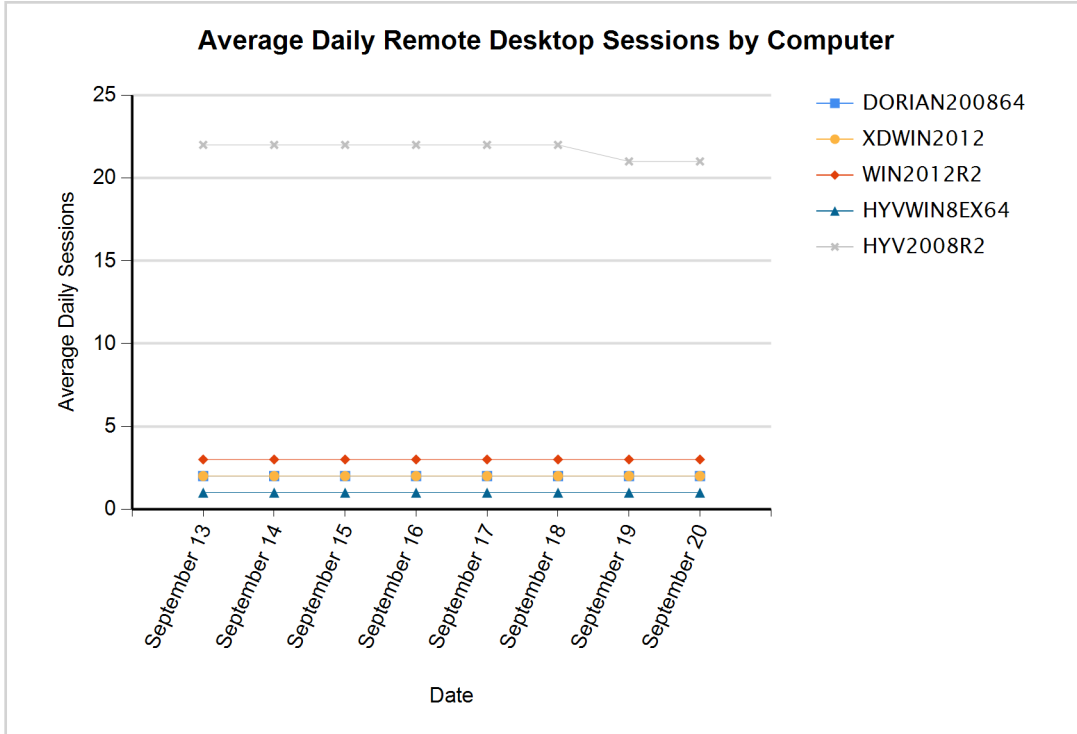

## Performance – Average Number Of Sessions Per Day

This report tracks the average number of remote desktop sessions handled each day by each computer.

Filter Applied: Quick Date Filter

Filter Date Range: From 9/13/2015 9:54:18 AM to 9/20/2015 9:54:18 AM