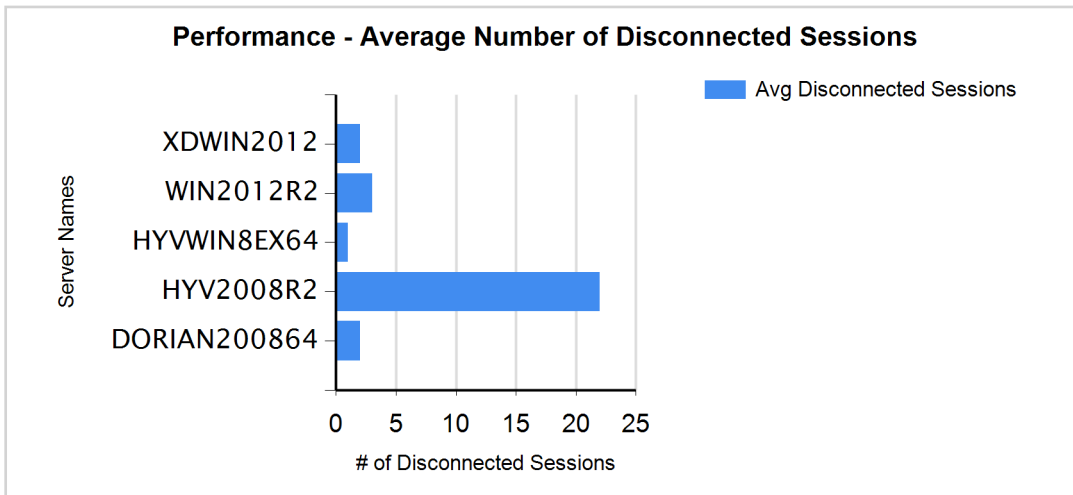

Performance – Average Number Of Disconnected Sessions

This report tracks the average number of disconnected remote desktop sessions by computer for the given reporting time period.

Filter Applied: None

Computer	Average Number Of Disconnected Sessions
HYV2008R2	22
WIN2012R2	3
DORIAN200864	2
XDWIN2012	2
HYVWIN8EX64	1